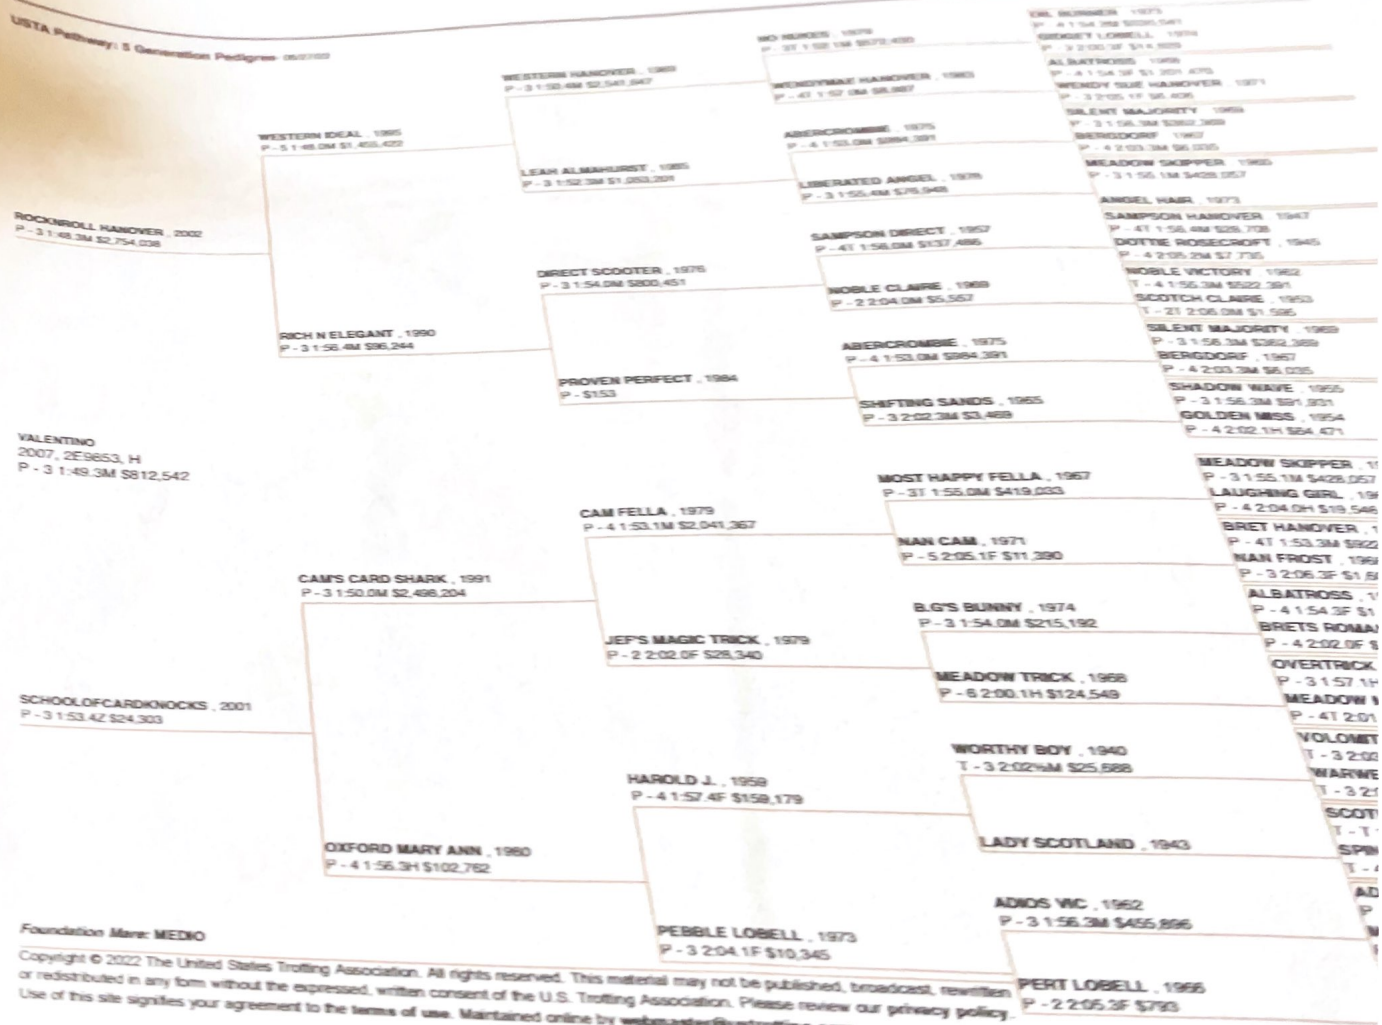

USTA Pathway: 5 Generation Pedigree 05/27/2022

Foundation Mare: MEDIO

Copyright © 2022 The United States Trotting Association. All rights reserved. This material may not be published, broadcast, rewritten or redistributed in any form without the expressed, written consent of the U.S. Trotting Association. Please review our privacy policy. Use of this site signifies your agreement to the terms of use. Maintained online by webmaster@ustrotlines.com